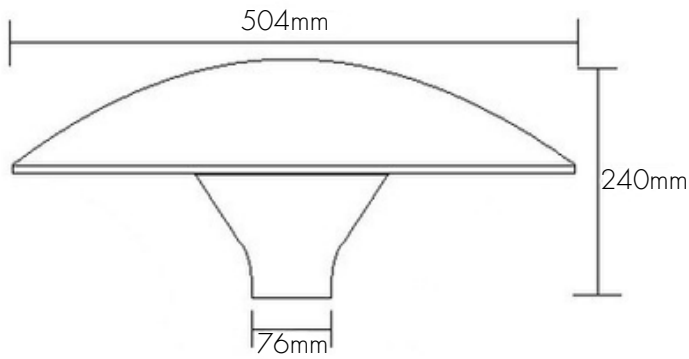

General Data

Housing	Die-cast aluminum spigot, Polycarbonate lid
Diffuser	Acrylic (impact resistant)
Surge protection	10kV/kA 20kV/kA optional
Housing finish	Powder coated or raw aluminium
Spigot entry	76mm Bottom entry
Spigot entry depth	120mm
Nominal Voltage	198V - 240V 50/60Hz
Operating temperature	-35 °C to + 50 °C

*All specifications are indicative only and could differ from final product

Polar curve

Ordering Data (*optional)

Colours:	Grey / Black / Green / Unpainted with Grey lid
CCT:	*3000K / 4000K / *5000K / *5500K
Features	IP65 / Removable Gear-tray for ease of maintenance and retrofits
Installation:	3m to 8m pole top / Wall mounted bracket
Accessories:	Wall mounted bracket, pedestal mount
Applications:	Roadway lighting / Perimeter lighting / Security / Parks / Suburban roads

Dimensions

Mounting instructions

- Ensure that the power has been disconnected from the pole
- Remove existing fitting if present
- Connect the 220V incoming line to the supplied "pigtail"
- Slip the luminaire over the pole
- Tighten the grub screws to no more than 9 nm
- Test the luminaire to ensure that it is functioning correctly
- **NB - This luminaire must be installed by an accredited and qualified electrician**