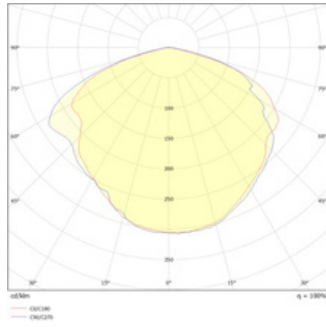

Polar curve

Ordering Data (*optional)

Colours:	Grey / Black / Green / Unpainted with Grey lid
CCT:	*3000K / 4000K / *5000K / *5500K
Features	IP65 / Removable Gear-tray for ease of maintenance and retrofits
Installation:	3m to 8m pole top / Wall mounted bracket
Accessories:	Wall mounted bracket, pedestal mount
Applications:	Roadway lighting / Perimeter lighting / Security / Parks / Suburban roads