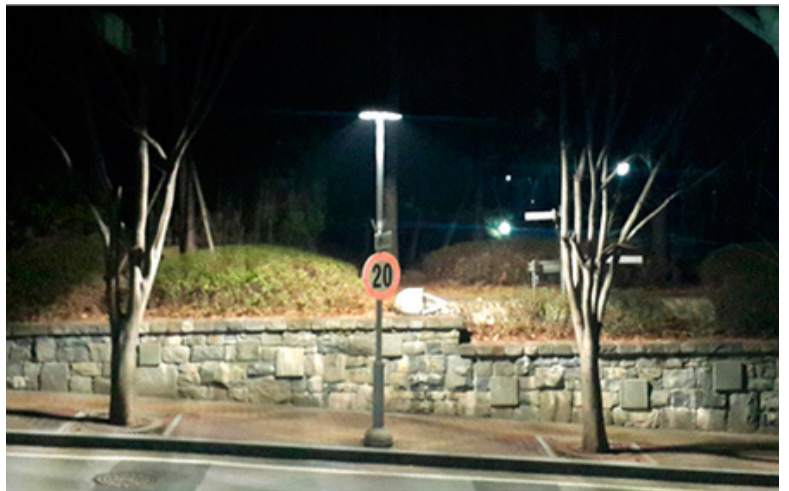

The Katiba Post-top is a modern twist on the LED post-top range. With its aesthetic looks and great performance, the Katiba is the perfect addition to any installation where form and function are both important attributes.

*All specifications are indicative only and could differ from final product

Polar curve

Ordering Data (*optional)

Colours:	Grey / Black / Green / Unpainted with Grey lid
CCT:	*3000K / 4000K / *5000K / *5500K
Features	IP65 / Removable Gear-tray for ease of maintenance and retrofits
Installation:	3m to 8m pole top / Wall mounted bracket
Accessories:	Wall mounted bracket, pedestal mount
Applications:	Roadway lighting / Perimeter lighting / Security / Parks / Suburban roads

Dimensions

Mounting instructions

- Ensure that the power has been disconnected from the pole
- Remove existing fitting if present
- Connect the 220V incoming line to the supplied "pigtail"
- Slip the luminaire over the pole
- Tighten the grub screws to no more than 9 nm
- Test the luminaire to ensure that it is functioning correctly
- **NB - This luminaire must be installed by an accredited and qualified electrician**