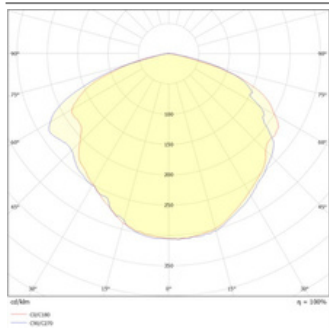

*All specifications are indicative only and could differ from final product

Polar curves

Ordering Data (*optional)

Colours: Grey

CCT: *3000K / 4000K / *5000K / *5500K

Features: IP65

Installation: Suspended 5m to 20m