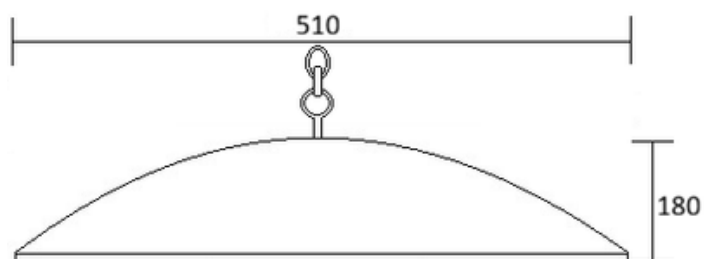

Dimensions

Mounting instructions

- Ensure that the power has been disconnected
- Remove existing fitting if present
- Connect the 220V incoming line to the supplied "pigtail"
- Mount the luminaire to the surface
- Tighten the fasteners to no more than 9 nm
- Test the luminaire to ensure that it is functioning correctly
- **NB - This luminaire must be installed by an accredited and qualified electrician**

Locally manufactured *the images shown are for illustration purposes only and may not be an exact representation of the final product. 5 Year warranty (terms and conditions apply)