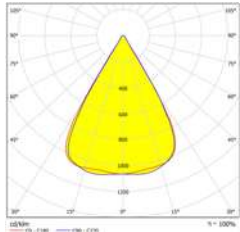

Polar curves

60°