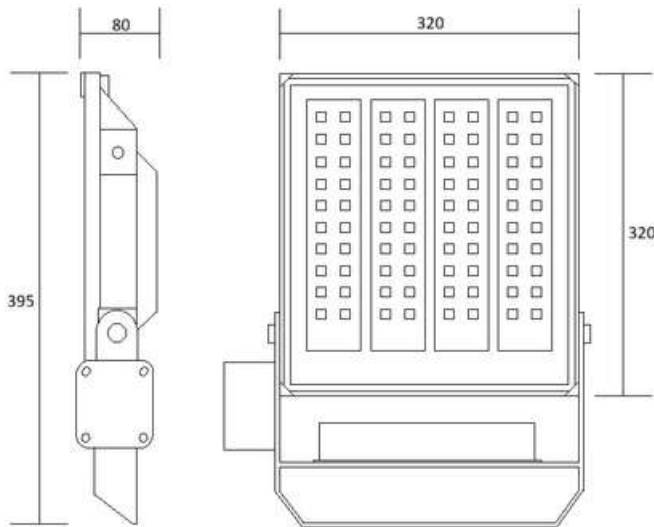

## Ordering Data (\*optional)

Colours: Raw aluminium

CCT: \*3000K / \*4000K / 5000K / \*5500K

Features IP66 / Several optics available

Installation: 10m to 35m mounting height

Accessories: Pole top flood bracket

## Dimensions