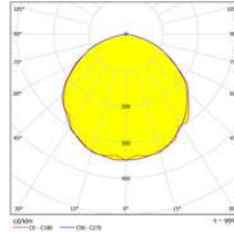

# Polar curves

60°

90°

120°

Narrow Beam

## Ordering Data (\*optional)

Colours: Raw aluminium

CCT: \*3000K / \*4000K / 5000K / \*5500K

Features IP66 / Several optics available

Installation: 10m to 35m mounting height

Accessories: Pole top flood bracket

## Dimensions