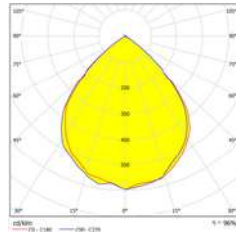

## Technical Data

Full product name	Luminous Flux	Efficacy	Weight	LED Lifetime
LEDmoon 100W LED Floodlight	15,407	154lm/w	4.1kg	100,000hrs
LEDmoon 120W LED Floodlight	20,527	170lm/w	4.5kg	100,000hrs
LEDmoon 150W LED Floodlight	23,110	154lm/w	4.8kg	100,000hrs
LEDmoon 200W LED Floodlight	29,001	145lm/w	5.4kg	100,000hrs
LEDmoon 240W LED Floodlight	35,904	149lm/w	5.5kg	100,000hrs
LEDmoon 300W LED Floodlight	41,325	137lm/w	6kg	100,000hrs
LEDmoon 350W LED Floodlight	46,220	132lm/w	6.6kg	100,000hrs
LEDmoon 400W LED Floodlight	58,002	145lm/w	8.2kg	100,000hrs

# Polar curves

60°

90°

120°

Narrow Beam

## Dimensions