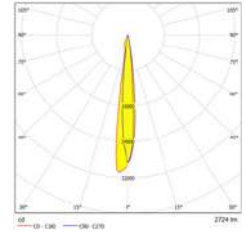

# Polar curves

60°

90°

120°

Narrow Beam

## Ordering Data (\*optional)

Colours: Raw aluminium

CCT: \*3000K / \*4000K / 5000K / \*5500K

Features IP66 / Several optics available

Installation: 10m to 35m mounting height

Accessories: Pole top flood bracket

## Dimensions