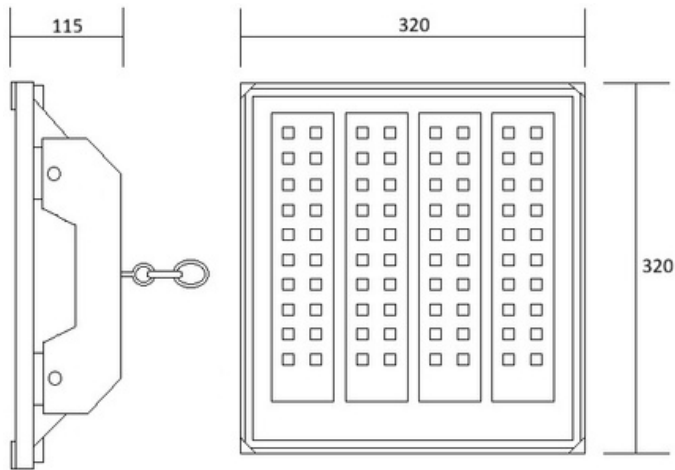

*All specifications are indicative only and could differ from final product

Polar curves

60°

90°

120°

Narrow Beam

Ordering Data (*optional)

Colours: Raw aluminium

CCT: *3000K / *4000K / 5000K / *5500K

Features IP66 / Several optics available

Installation: 10m to 30m mounting height

Accessories: Security clips

Applications: Factories / Warehouses / Manufacturing / Industrial

Dimensions

Mounting instructions

- Ensure that the power has been disconnected from the pole/Mast
- Remove existing fitting if present
- Connect the 220V incoming line to the supplied "pigtail"
- Bolt the luminaire over the pole
- Tighten the bolts to no more than 1.5nm
- Test the luminaire to ensure that it is functioning correctly
- **NB - This luminaire must be installed by an accredited and qualified electrician**