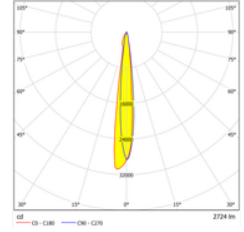

Technical Data

Full product name	Luminous Flux	Efficacy	Weight	LED Lifetime
LEDmoon 100W LED Floodlight	15,407	154lm/w	4.1kg	100,000hrs
LEDmoon 120W LED Floodlight	20,527	170lm/w	4.5kg	100,000hrs
LEDmoon 150W LED Floodlight	23,110	154lm/w	4.8kg	100,000hrs
LEDmoon 200W LED Floodlight	29,001	145lm/w	5.4kg	100,000hrs
LEDmoon 240W LED Floodlight	35,904	149lm/w	5.5kg	100,000hrs
LEDmoon 300W LED Floodlight	41,325	137lm/w	6kg	100,000hrs
LEDmoon 320W LED Floodlight	46,200	144lm/w	6kg	100,000hrs
LEDmoon 365W LED Floodlight	48,900	133lm/w	6kg	100,000hrs

*All specifications are indicative only and could differ from final product

Polar curves

60°

90°

120°

Narrow Beam

Ordering Data (*optional)

Colours: Raw aluminium