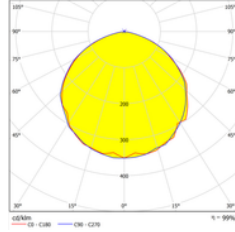

Technical Data

Full product name	Luminous Flux	Efficacy	Weight	LED Lifetime
LEDmoon 100W LED Floodlight	15,407	154lm/w	4.1kg	100,000hrs
LEDmoon 120W LED Floodlight	20,527	170lm/w	4.5kg	100,000hrs
LEDmoon 150W LED Floodlight	23,110	154lm/w	4.8kg	100,000hrs
LEDmoon 200W LED Floodlight	29,001	145lm/w	5.4kg	100,000hrs
LEDmoon 240W LED Floodlight	35,904	149lm/w	5.5kg	100,000hrs
LEDmoon 300W LED Floodlight	41,325	137lm/w	6kg	100,000hrs
LEDmoon 320W LED Floodlight	46,200	144lm/w	6kg	100,000hrs
LEDmoon 365W LED Floodlight	48,900	133lm/w	6kg	100,000hrs

*All specifications are indicative only and could differ from final product

Polar curves

60°

90°

120°

Narrow Beam

Ordering Data (*optional)

Colours: Raw aluminium