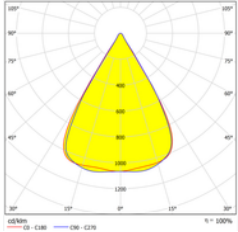

Technical Data

Full product name	Luminous Flux	Efficacy	Weight	LED Lifetime
LEDmoon 100W LED Floodlight	15,407	154lm/w	4.1kg	100,000hrs
LEDmoon 120W LED Floodlight	20,527	170lm/w	4.5kg	100,000hrs
LEDmoon 150W LED Floodlight	23,110	154lm/w	4.8kg	100,000hrs
LEDmoon 200W LED Floodlight	29,001	145lm/w	5.4kg	100,000hrs
LEDmoon 240W LED Floodlight	35,904	149lm/w	5.5kg	100,000hrs
LEDmoon 300W LED Floodlight	41,325	137lm/w	6kg	100,000hrs
LEDmoon 320W LED Floodlight	46,200	144lm/w	6kg	100,000hrs
LEDmoon 365W LED Floodlight	48,900	133lm/w	6kg	100,000hrs

*All specifications are indicative only and could differ from final product

Polar curves

60°

90°

120°

Narrow Beam

Ordering Data (*optional)

Colours: Raw aluminium