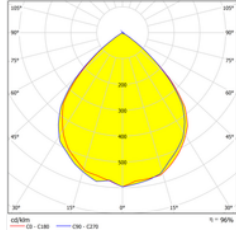

Technical Data

Full product name	Luminous Flux	Efficacy	Weight	LED Lifetime
LEDmoon 100W LED Floodlight	15,407	154lm/w	4.1kg	100,000hrs
LEDmoon 120W LED Floodlight	20,527	170lm/w	4.5kg	100,000hrs
LEDmoon 150W LED Floodlight	23,110	154lm/w	4.8kg	100,000hrs
LEDmoon 200W LED Floodlight	29,001	145lm/w	5.4kg	100,000hrs
LEDmoon 240W LED Floodlight	35,904	149lm/w	5.5kg	100,000hrs
LEDmoon 300W LED Floodlight	41,325	137lm/w	6kg	100,000hrs
LEDmoon 320W LED Floodlight	46,200	144lm/w	6kg	100,000hrs
LEDmoon 365W LED Floodlight	48,900	133lm/w	6kg	100,000hrs

*All specifications are indicative only and could differ from final product

Polar curves

60°

90°

120°

Narrow Beam

Ordering Data (*optional)

Colours: Raw aluminium